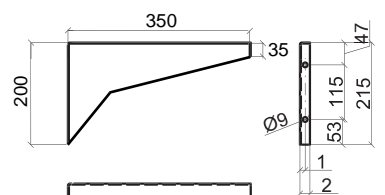

Articolo

**40-CAN/STM 120**

CANALONE STAMPATO  
CON MENSOLE

MATERIALE: Accio inox AISI 304

FINITURA: Satinata

Item

**40-CAN/STM 120**

PRESSED WASHING-TROUGH  
WITH BRACKETS

MATERIAL: Stainless steel AISI 304

Surface: Satinate

SEZ.AA

Mensola DX - SX  
Bracket DX - SX