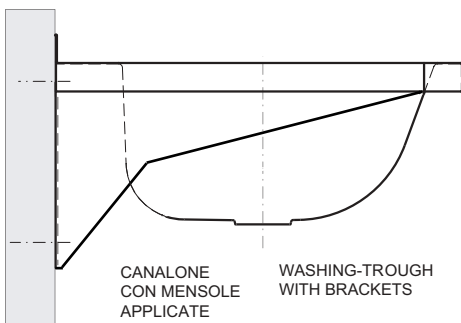

Articolo

**40-CAN/STM 120**

CANALONE STAMPATO  
CON MENSOLE

MATERIALE: Accio inox AISI 304

FINITURA: Satinata

Item

**40-CAN/STM 120**

PRESSED WASHING-TROUGH  
WITH BRACKETS

MATERIAL: Stainless steel AISI 304

Surface: Satinate

SEZ.AA

Mensola DX - SX  
Bracket DX - SX