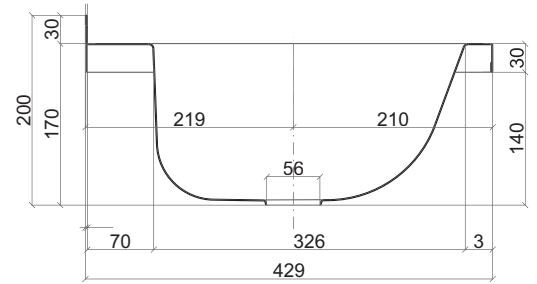

Articolo

**40-CAN/STM 120**

CANALONE STAMPATO  
CON MENSOLE

MATERIALE: Accio inox AISI 304

FINITURA: Satinata

Item

**40-CAN/STM 120**

PRESSED WASHING-TROUGH  
WITH BRACKETS

MATERIAL: Stainless steel AISI 304

Surface: Satinate

SEZ.AA

Mensola DX - SX  
Bracket DX - SX