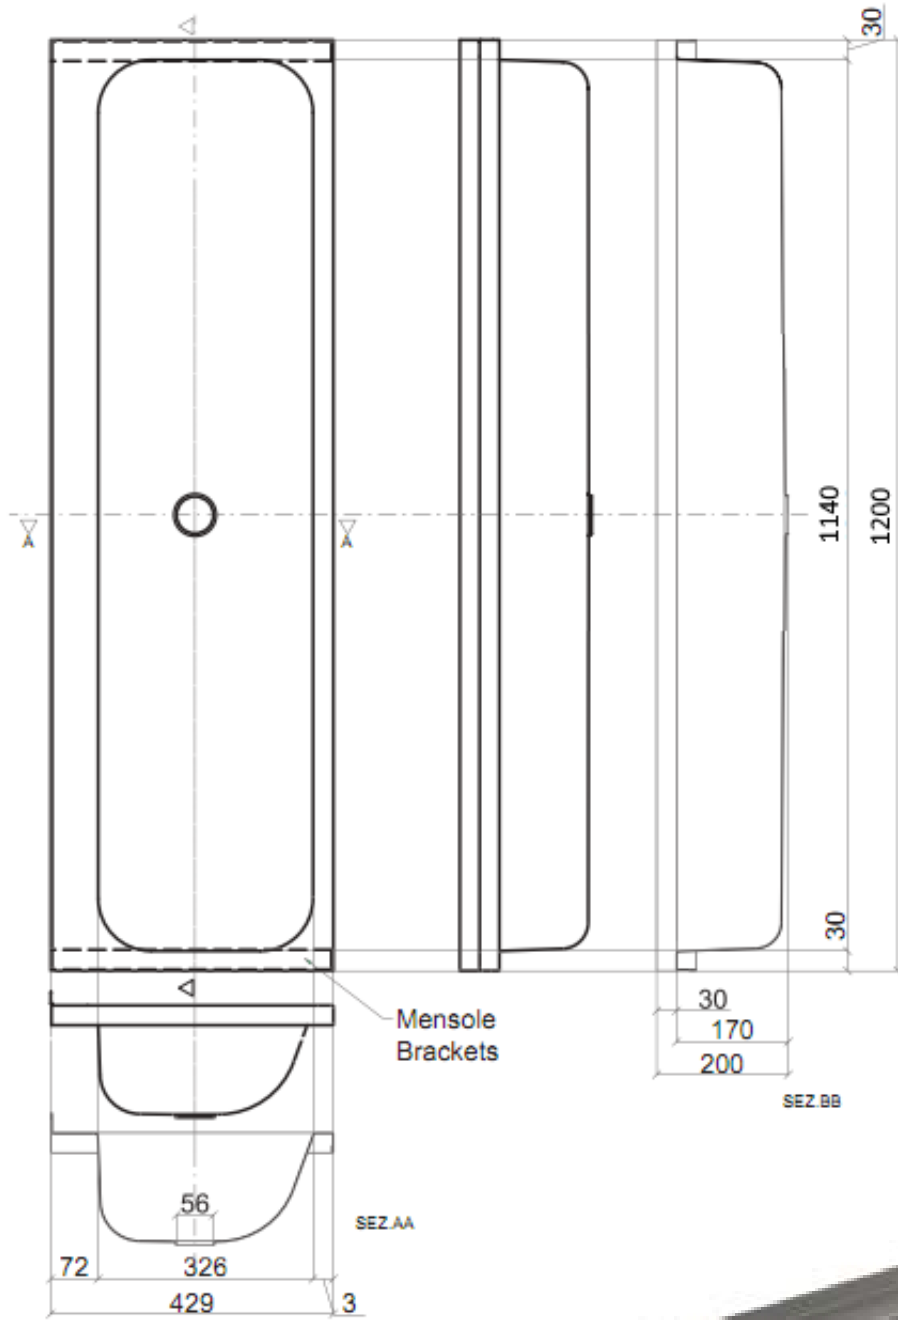

Articolo

**40-CAN/STM 120**

CANALONE STAMPATO  
CON MENSOLE

MATERIALE: Accio inox AISI 304

FINITURA: Satinata

Item

**40-CAN/STM 120**

PRESSED WASHING-TROUGH  
WITH BRACKETS

MATERIAL: Stainless steel AISI 304

Surface: Satinate

SEZ.AA

Mensola DX - SX  
Bracket DX - SX